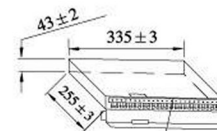

### RADIAL LEAD MICRO FUSE (TIME-LAG)

5RT RoHS I-T CHARACTERISTICS CURVE  
5RT RoHS

CATALOG NO.	AMPERE RATING	mv MAX VOLTAGE DROP	APPROVALS						I <sup>2</sup> T REFERENCE (A.S) (RoHS)
			CCC	SEMKO	VDE	UR	BSI	PSE	
5RT-0100H	100mA	350	●	●	●	●	●	0.02	
5RT-0125H	125mA	300	●	●	●	●	●	0.04	
5RT-0160H	160mA	280	●	●	●	●	●	0.08	
5RT-0200H	200mA	260	●	●	●	●	●	0.12	
5RT-0250H	250mA	240	●	●	●	●	●	0.40	
5RT-0315H	315mA	220	●	●	●	●	●	0.61	
5RT-0400H	400mA	200	●	●	●	●	●	1.03	
5RT-0500H	500mA	190	●	●	●	●	●	1.62	
5RT-0630H	630mA	180	●	●	●	●	●	2.48	
5RT-0800H	800mA	160	●	●	●	●	●	3.65	
5RT-010H	1A	140	●	●	●	●	●	6.07	
5RT-013H	1.25A	130	●	●	●	●	●	10.06	
5RT-016H	1.6A	120	●	●	●	●	●	16	
5RT-020H	2A	100	●	●	●	●	●	23.6	
5RT-025H	2.5A	100	●	●	●	●	●	38	
5RT-032H	3.15A	100	●	●	●	●	●	60	
5RT-040H	4A	100	●	●	●	●	●	95	
5RT-050H	5A	100	●	●	●	●	●	152	
5RT-063H	6.3A	100	●	●	●	●	●	248	

#### PACKAGING:

- INNER BOX : AMMO PACK

1,000 pcs taped in one box

- OUTER CARTON: 10 INNER BOXES/CARTON  
CARTON SIZE: L355xW450xH265(mm)