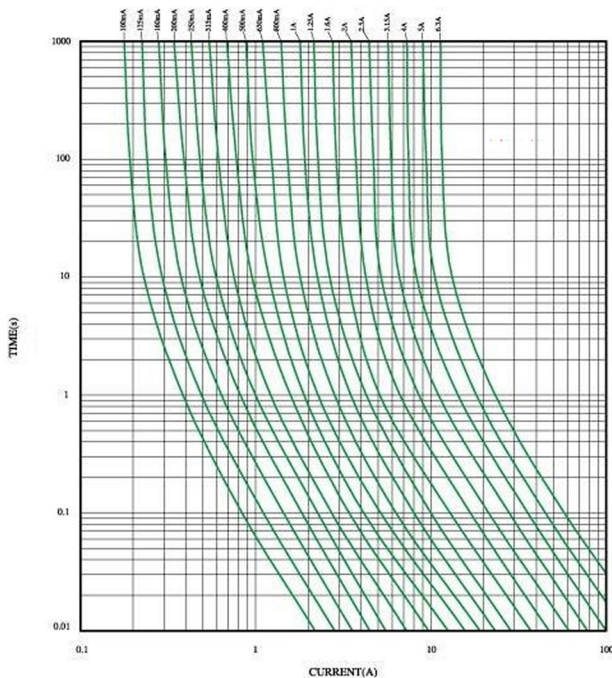

### 5RT

### RADIAL LEAD MICRO FUSE (TIME-LAG)

5RT RoHS I-T CHARACTERISTICS CURVE  
5RT RoHS

CATALOG NO.	AMPERE RATING	mv MAX VOLTAGE DROP	APPROVALS						I <sup>2</sup> T REFERENCE (A.S) (RoHS)
			CCC	SEMKO	VDE	UR	BSI	PSE	
5RT-0100H	100mA	350	●	●	●	●	●	0.02	
5RT-0125H	125mA	300	●	●	●	●	●	0.04	
5RT-0160H	160mA	280	●	●	●	●	●	0.08	
5RT-0200H	200mA	260	●	●	●	●	●	0.12	
5RT-0250H	250mA	240	●	●	●	●	●	0.40	
5RT-0315H	315mA	220	●	●	●	●	●	0.61	
5RT-0400H	400mA	200	●	●	●	●	●	1.03	
5RT-0500H	500mA	190	●	●	●	●	●	1.62	
5RT-0630H	630mA	180	●	●	●	●	●	2.48	
5RT-0800H	800mA	160	●	●	●	●	●	3.65	
5RT-010H	1A	140	●	●	●	●	●	6.07	
5RT-013H	1.25A	130	●	●	●	●	●	10.06	
5RT-016H	1.6A	120	●	●	●	●	●	16	
5RT-020H	2A	100	●	●	●	●	●	23.6	
5RT-025H	2.5A	100	●	●	●	●	●	38	
5RT-032H	3.15A	100	●	●	●	●	●	60	
5RT-040H	4A	100	●	●	●	●	●	95	
5RT-050H	5A	100	●	●	●	●	●	152	
5RT-063H	6.3A	100	●	●	●	●	●	248	

H DENOTES FOR 250V

● DENOTES FOR APPROVED

BREAKING CAPACITY:

CCC/SEMKO/VDE/UL/CUR: 35A OR 10In WHICHEVER IS GREATER

PSE: 100A 250V AC

#### ELECTRICAL CHARACTERISTICS:

RATING		BLOWING TIME
2.1In	Max	2min
	Min	400ms
2.75In	Max	10sec
	Min	150ms
4In	Max	3sec
	Min	20ms
10In	Max	150ms
	Min	