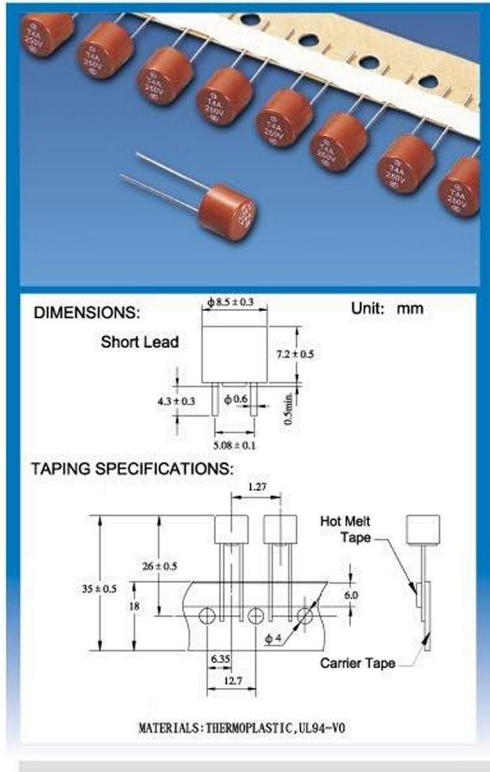

### RADIAL LEAD MICRO FUSE (TIME-LAG)

5RT RoHS I-T CHARACTERISTICS CURVE  
5RT RoHS

CATALOG NO.	AMPERE RATING	mv MAX VOLTAGE DROP	APPROVALS						I <sup>2</sup> T REFERENCE (A.S) (RoHS)
			CCC	SEMKO	VDE	UR	BSI	PSE	
5RT-0100H	100mA	350	●	●	●	●	●	0.02	
5RT-0125H	125mA	300	●	●	●	●	●	0.04	
5RT-0160H	160mA	280	●	●	●	●	●	0.08	
5RT-0200H	200mA	260	●	●	●	●	●	0.12	
5RT-0250H	250mA	240	●	●	●	●	●	0.40	
5RT-0315H	315mA	220	●	●	●	●	●	0.61	
5RT-0400H	400mA	200	●	●	●	●	●	1.03	
5RT-0500H	500mA	190	●	●	●	●	●	1.62	
5RT-0630H	630mA	180	●	●	●	●	●	2.48	
5RT-0800H	800mA	160	●	●	●	●	●	3.65	
5RT-010H	1A	140	●	●	●	●	●	6.07	
5RT-013H	1.25A	130	●	●	●	●	●	10.06	
5RT-016H	1.6A	120	●	●	●	●	●	16	
5RT-020H	2A	100	●	●	●	●	●	23.6	
5RT-025H	2.5A	100	●	●	●	●	●	38	
5RT-032H	3.15A	100	●	●	●	●	●	60	
5RT-040H	4A	100	●	●	●	●	●	95	
5RT-050H	5A	100	●	●	●	●	●	152	
5RT-063H	6.3A	100	●	●	●	●	●	248	

H DENOTES FOR 250V

● DENOTES FOR APPROVED

BREAKING CAPACITY:

CCC/SEMKO/VDE/UL/CUR: 35A OR 10In WHICHEVER IS GREATER

PSE: 100A 250V AC